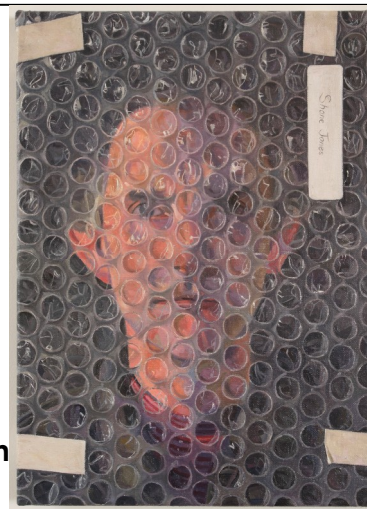

Irreversible, 2005, oil on linen, 61 x 50.5 cm

The Art Vault has great pleasure in inviting you to an exhibition of paintings by

***Shane Jones***

***Ceci n'est pas une ...***

**A contemporary take on Trompe l'Oeil**

The exhibition will be opened by  
**Julie Chambers on Wednesday 9th June at 6pm**  
and continues through to Monday 28th June.

Self Portrait, 2009, oil on linen, 35 x 25

**The Art Vault, 43 Deakin Avenue, MILDURA VIC 3500**